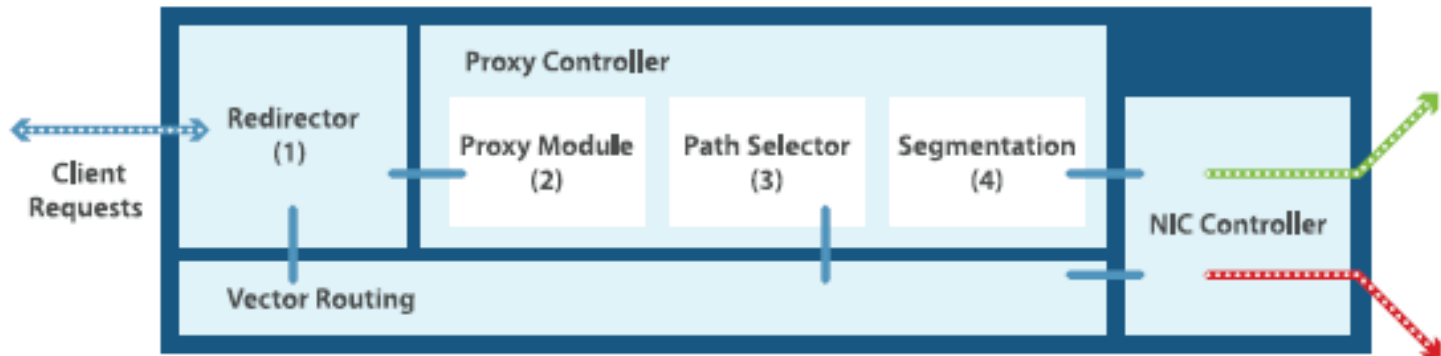

What Is MSA?

WAN Link Bonding & Acceleration

Multi-Session Acceleration

- Web-Based
- Automated Failover
- Accelerates File Downloads
- Up to 2100% Faster (depending on service providers link speeds)
- Patent Pending by XRoads Networks
- Inexpensive WAN Optimization

Architecture

MSA Controller

BEFORE

Single Business
Class DSL Link

AFTER

Two Business Class
DSL Links

(each providing a
max of 2.5Mbps
download)