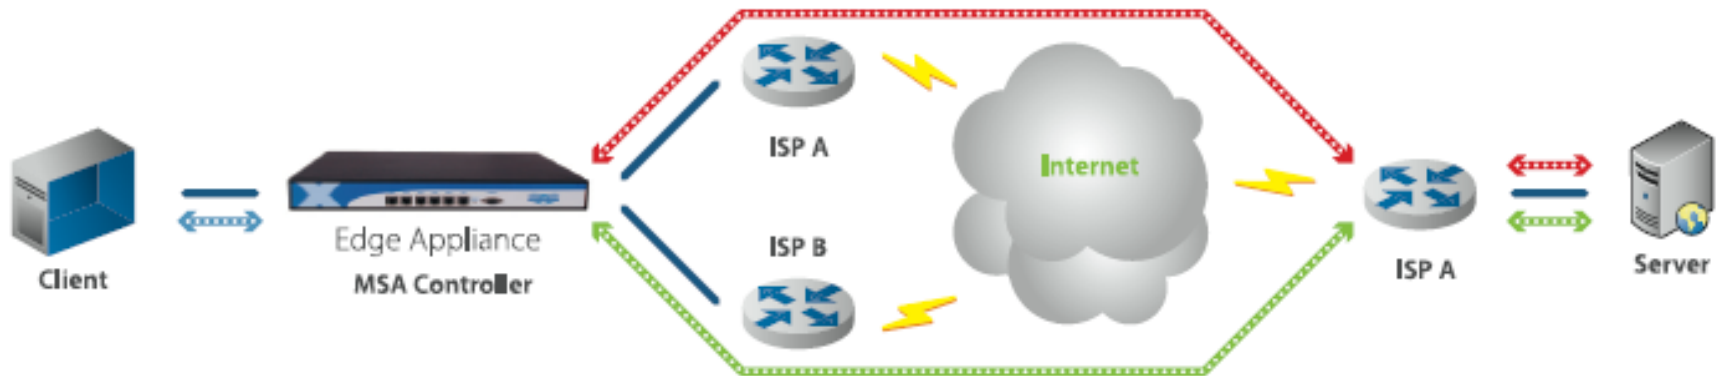

What Is MSA?

WAN Link Bonding & Acceleration

Multi-Session Acceleration

- Web-Based
- Automated Failover
- Accelerates File Downloads
- Up to 2100% Faster (depending on service providers link speeds)
- Patent Pending by XRoads Networks
- Inexpensive WAN Optimization

Architecture

MSA Controller

BEFORE

Single Business
Class DSL Link

AFTER

Two Business Class
DSL Links

(each providing a
max of 2.5Mbps
download)