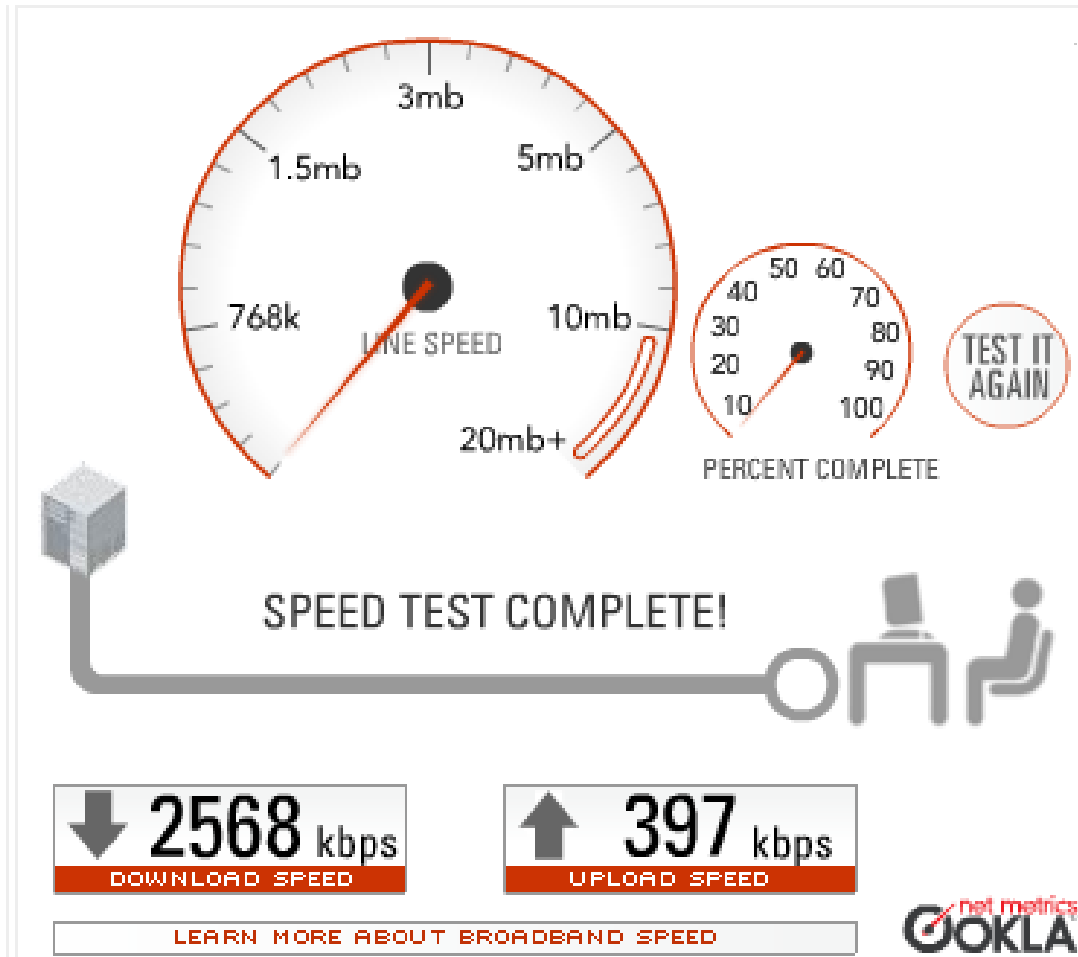

Architecture

MSA Controller

BEFORE

Single Business
Class DSL Link

AFTER

Two Business Class
DSL Links

(each providing a
max of 2.5Mbps
download)